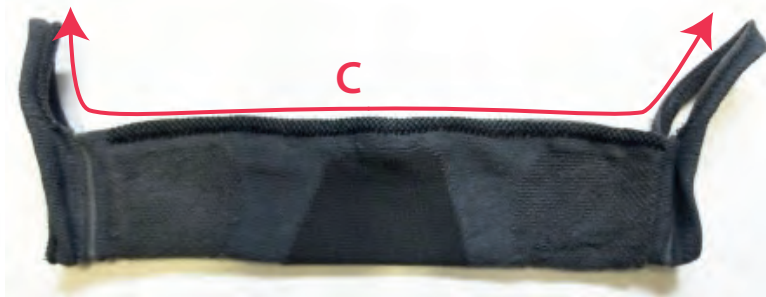

Result[®]

ESSENTIAL HYGIENE

		ONE SIZE	TOL +/-
A	Mask relaxed depth	10.0	1.0
B	Mask relaxed width (Exc. Ear Loops)	22	1.5
C	Relaxed total length folded in 1/2 lengthways (inc. ear loops)	31.5	1.5