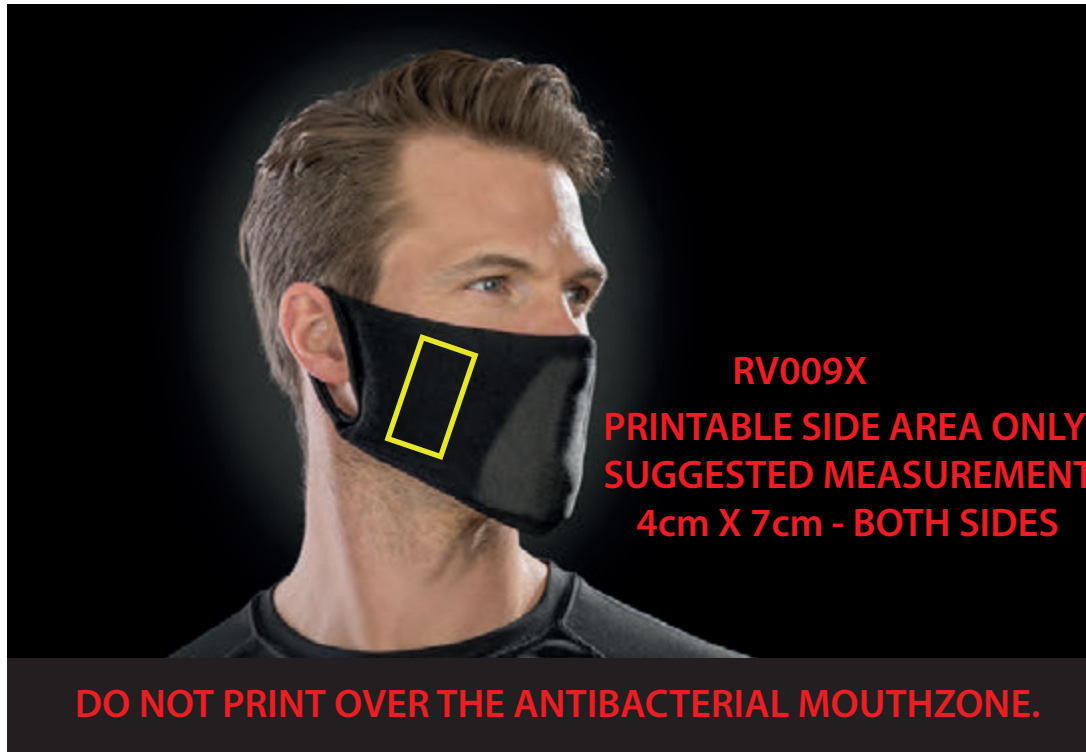

Result[®]

ESSENTIAL HYGIENE

		ONE SIZE	TOL +/-
A	Mask relaxed depth	10.0	1.0
B	Mask relaxed width (Exc. Ear Loops)	22	1.5
C	Relaxed total length folded in 1/2 lengthways (inc. ear loops)	31.5	1.5