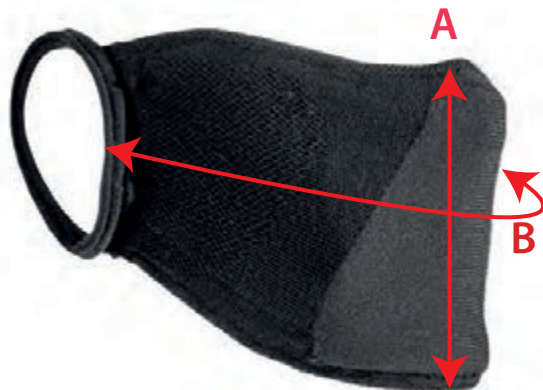

Result[®]

ESSENTIAL HYGIENE

		ONE SIZE	TOL +/-
A	Mask relaxed depth	10.0	1.0
B	Mask relaxed width (Exc. Ear Loops)	22	1.5
C	Relaxed total length folded in 1/2 lengthways (inc. ear loops)	31.5	1.5